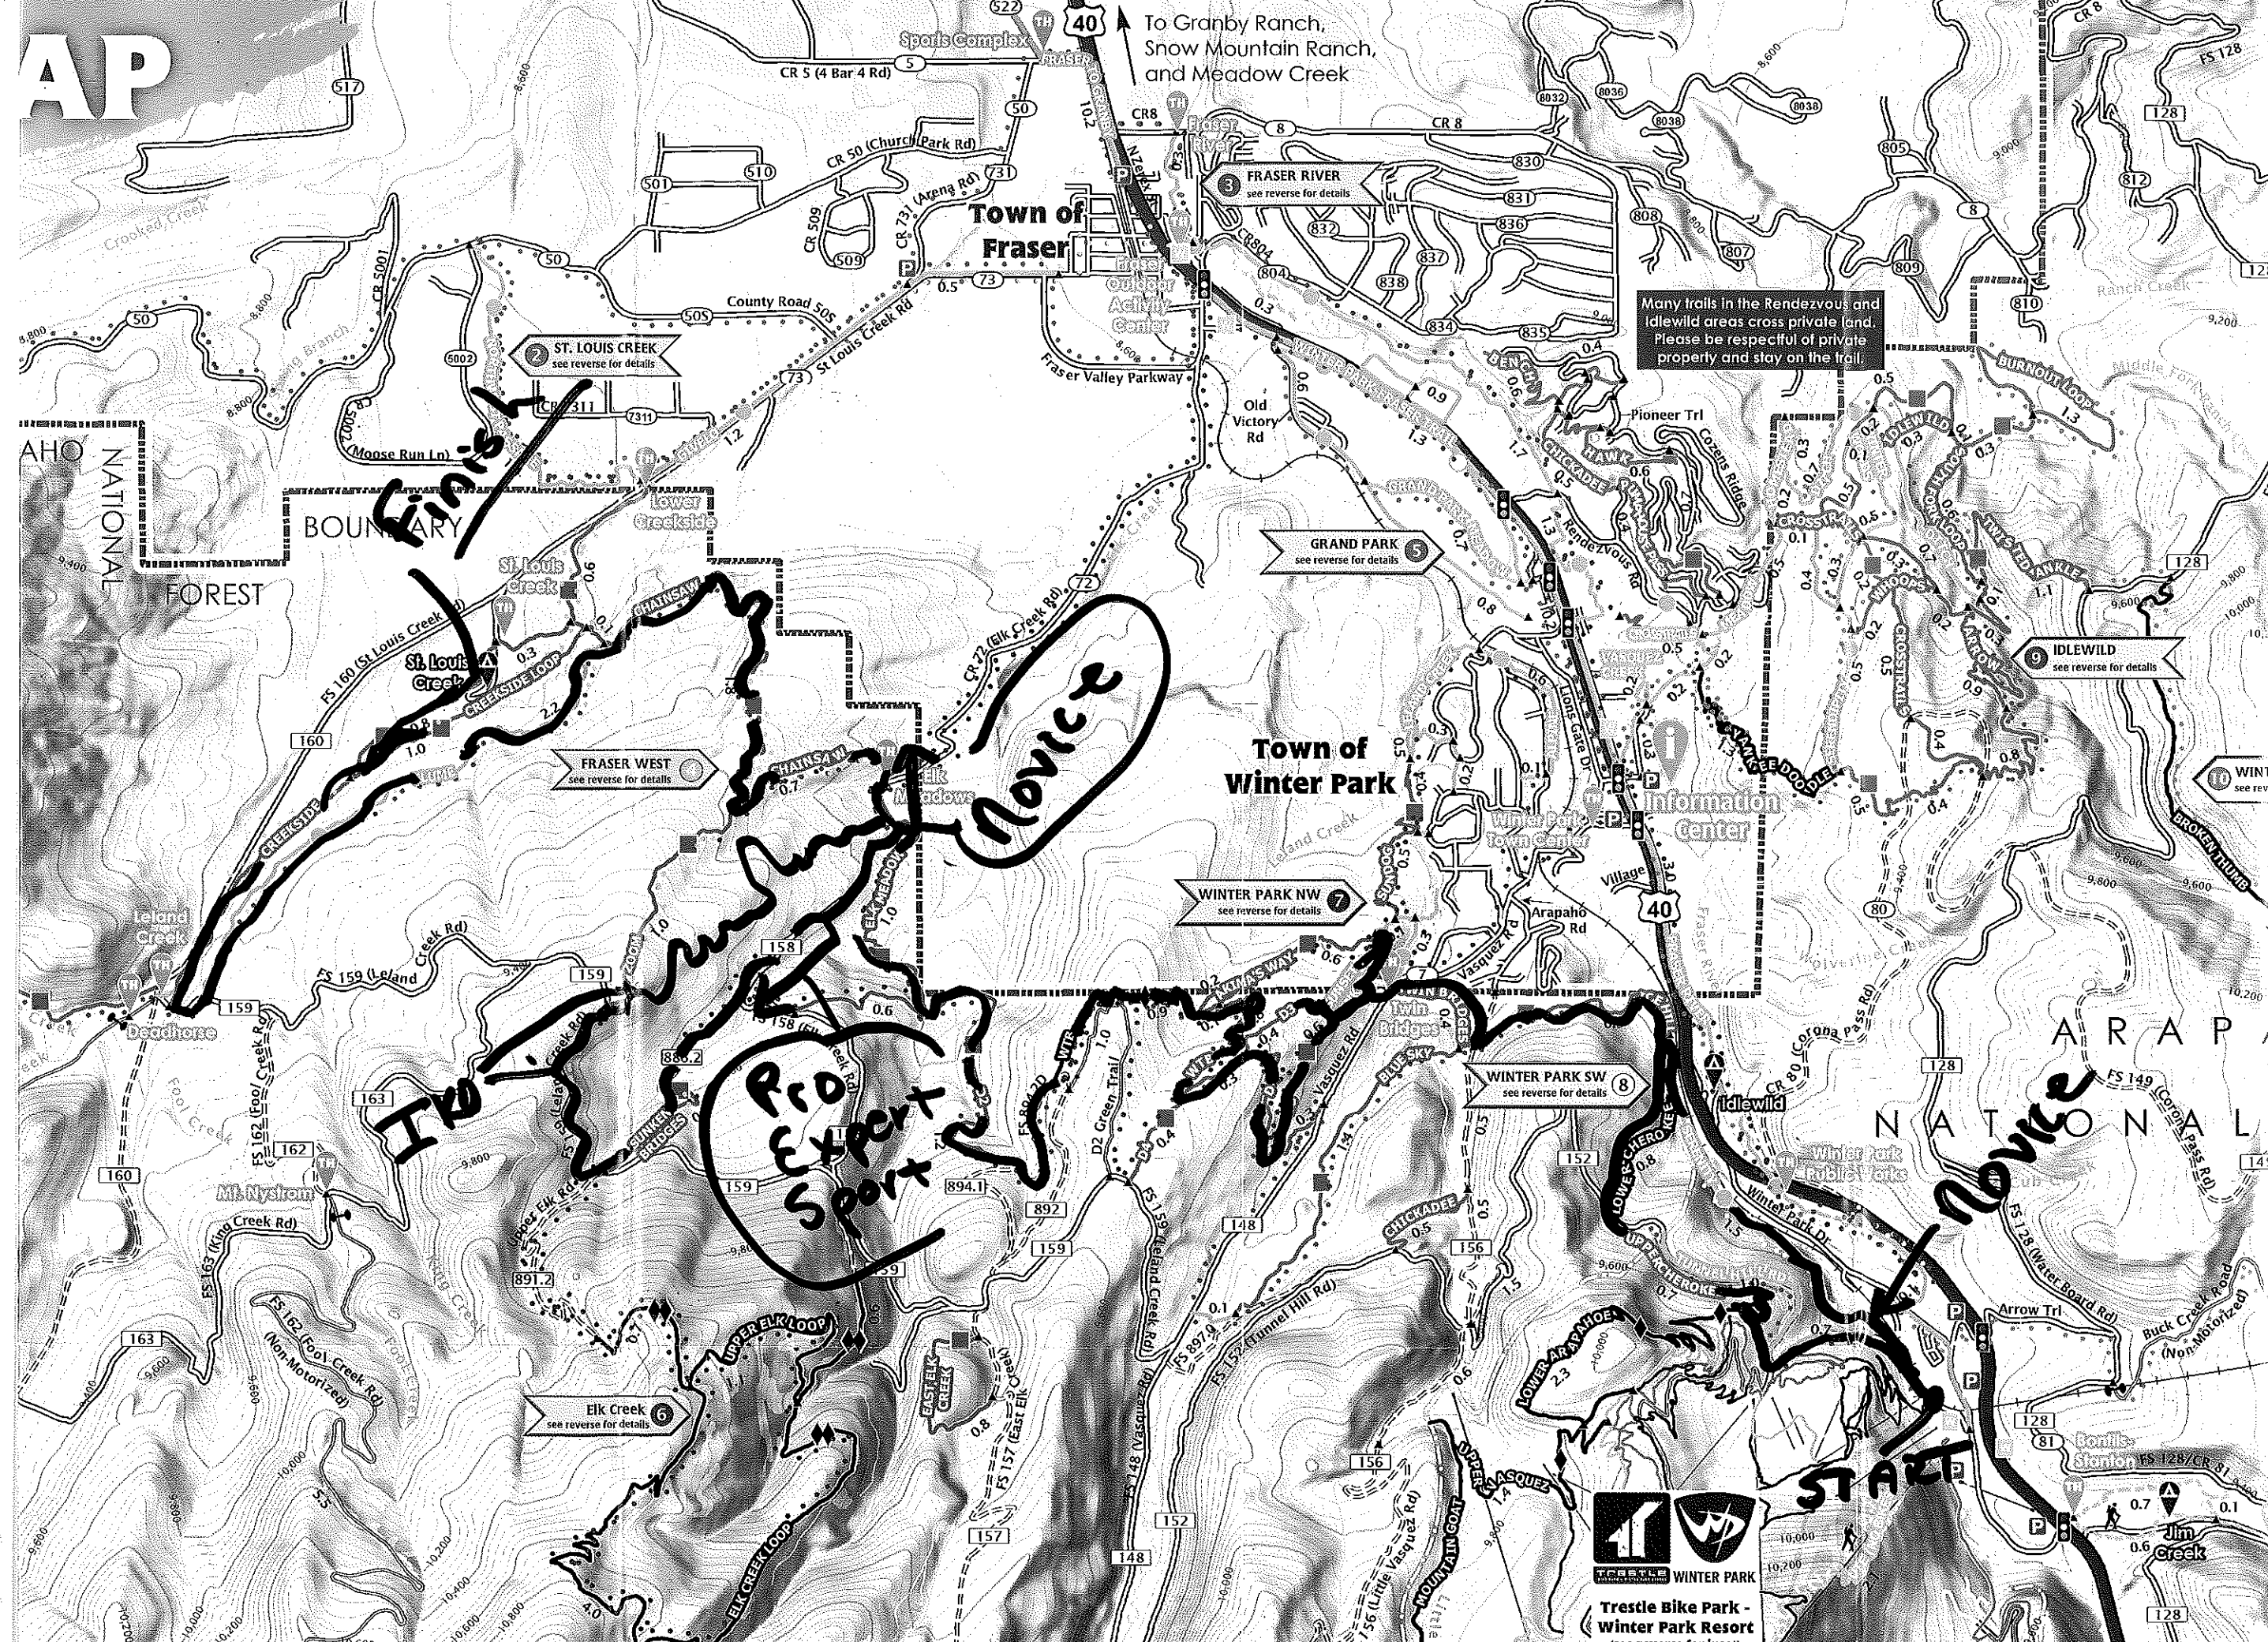

AP

To Granby Ranch,
Snow Mountain Ranch,
and Meadow Creek

Many trails in the Rendezvous and
Idlewild areas cross private land.
Please be respectful of private
property and stay on the trail.

ARAPAHO
NATIONAL
FOREST

BOUNDARY

Handwritten: Frisco
IWO
Pro Expert Sport
Rover

Town of
Fraser

Town of
Winter Park

ARAPAHO
NATIONAL
FOREST

2 ST. LOUIS CREEK
see reverse for details

3 FRASER RIVER
see reverse for details

5 GRAND PARK
see reverse for details

FRASER WEST
see reverse for details

7 WINTER PARK NW
see reverse for details

8 WINTER PARK SW
see reverse for details

6 Elk Creek
see reverse for details

9 IDLEWILD
see reverse for details

Trestle Bike Park -
Winter Park Resort
(see reverse for inset)