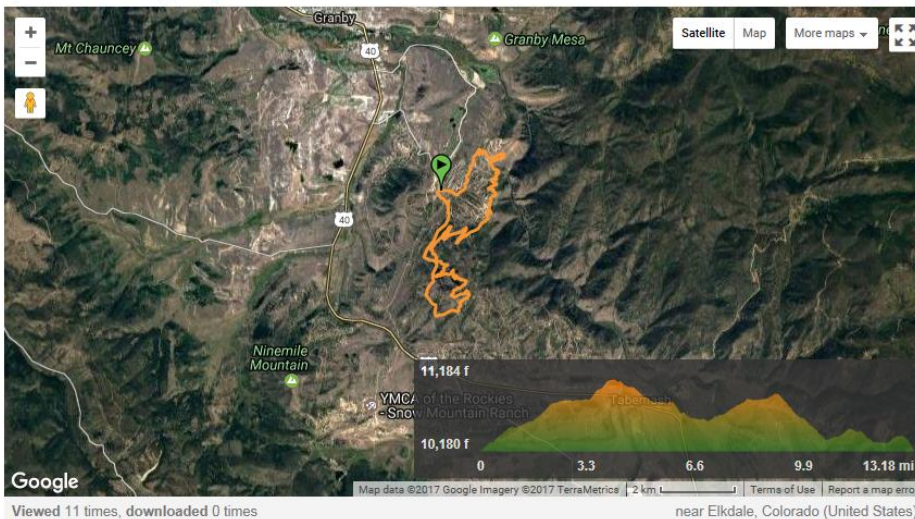

GRANBY RANCH COURSE MAP AS OF MAY 30, 2017

Mountain biking (Best Mountain biking trails in United States → Colorado → Elkdale)

Epic Singletrack Series Race 1 - Granby Ranch - Lap 1 8

[Add to favorites](#) [Add your own review](#)

Time

one hour 20 minutes

Coordinates

1819

Uploaded

May 30, 2017

Recorded

May 2017

Mountain biking (Best Mountain biking trails in United States → Colorado → Elkdale)

Epic Singletrack Race 1 - Granby Ranch - Lap 2 8

[Add to favorites](#) [Add your own review](#)

[Share](#)

Download

Author
tshaw

2 2 1 0

I've done this trail

13.18 mi Yes
 1,526 f ↑ 11,184 f
 1,526 f ↓ 10,180 f

Technical difficulty

Difficult

Time

one hour 59 minutes

Coordinates